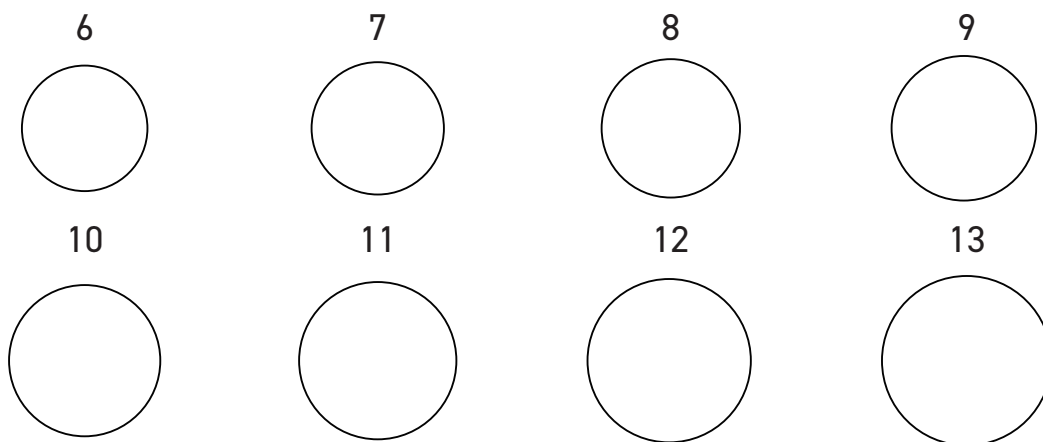

Ring Sizer & Conversion Chart

C U I D I S

 Please print in 100% scale (Actual Size) A4

Cut out the Ring Sizer (dotted line) above

Size	Circumference	Inner Diameter
6	52.2 mm / 2.05 in	16.6 mm / 0.65 in
7	55.0 mm / 2.16 in	17.5 mm / 0.68 in
8	57.5 mm / 2.26 in	18.3 mm / 0.72 in
9	60.0 mm / 2.36 in	19.1 mm / 0.75 in
10	62.8 mm / 2.47 in	20.0 mm / 0.78 in
11	65.3 mm / 2.57 in	20.8 mm / 0.81 in
12	67.9 mm / 2.67 in	21.6 mm / 0.85 in
13	70.4 mm / 2.77 in	22.4 mm / 0.88 in

If printed, this scale should measure as indicated.