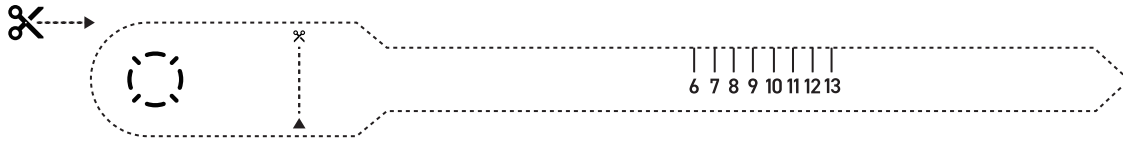

Ring Sizer & Conversion Chart

C U I D I S

 Please print in 100% scale (Actual Size) A4

Cut out the Ring Sizer (dotted line) above

Size	Circumference	Inner Diameter
6	52.2 mm / 2.05 in	16.6 mm / 0.65 in
7	55.0 mm / 2.16 in	17.5 mm / 0.68 in
8	57.5 mm / 2.26 in	18.3 mm / 0.72 in
9	60.0 mm / 2.36 in	19.1 mm / 0.75 in
10	62.8 mm / 2.47 in	20.0 mm / 0.78 in
11	65.3 mm / 2.57 in	20.8 mm / 0.81 in
12	67.9 mm / 2.67 in	21.6 mm / 0.85 in
13	70.4 mm / 2.77 in	22.4 mm / 0.88 in

If printed, this scale should measure as indicated.